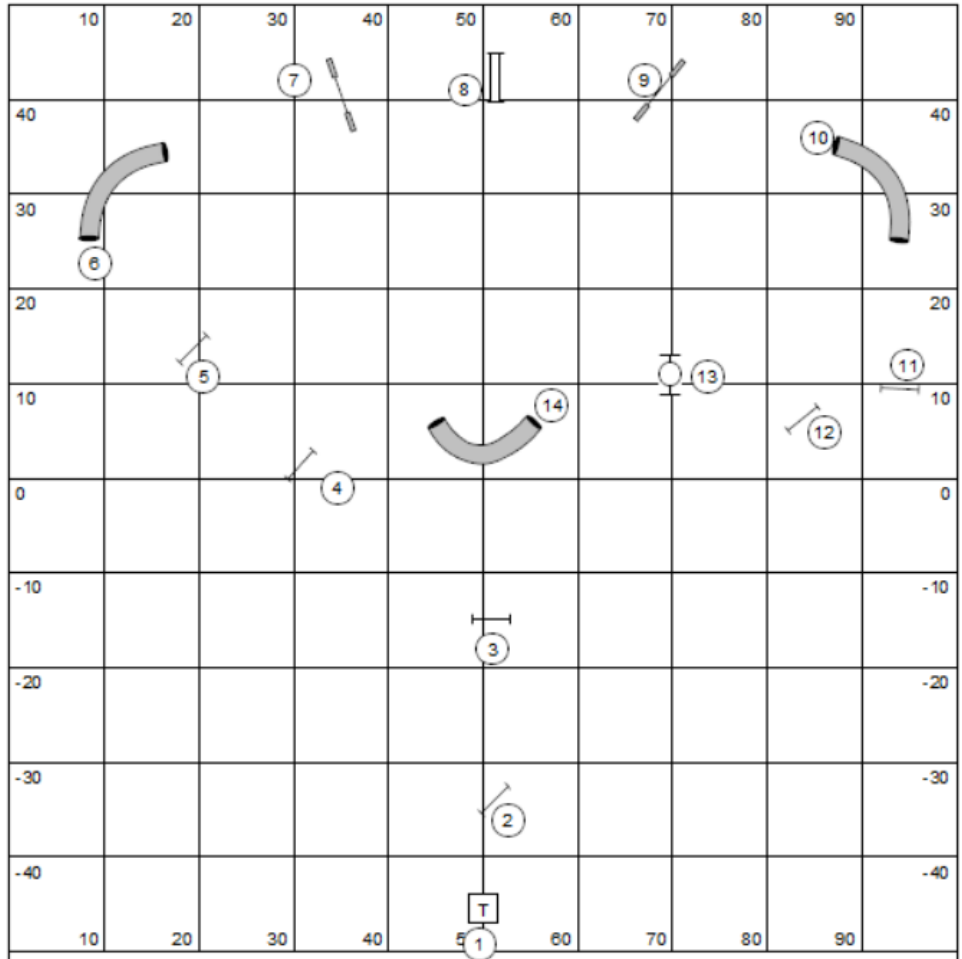

VALOR
 Michele Godlevski
 February 2015
 Snooker #2 is bi-directional in the closing

Int Jumpers

VALOR
Michele Godlevski
February 2015

Beginner Jumpers

VALOR
Michele Godlevski
February 2015