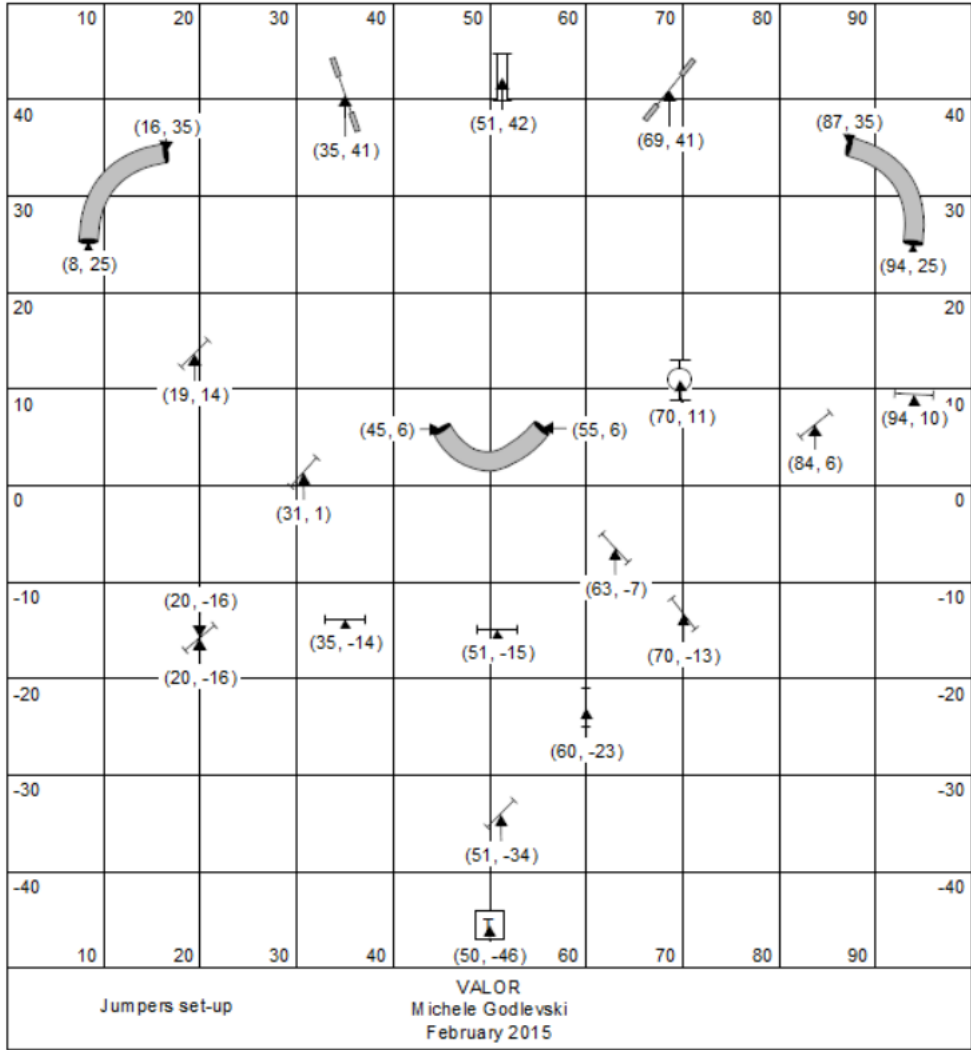

VALOR
 Michele Godlevski
 February 2015
 Snooker #2 is bi-directional in the closing

Int Jumpers

VALOR
Michele Godlevski
February 2015

Beginner Jumpers

VALOR
Michele Godlevski
February 2015