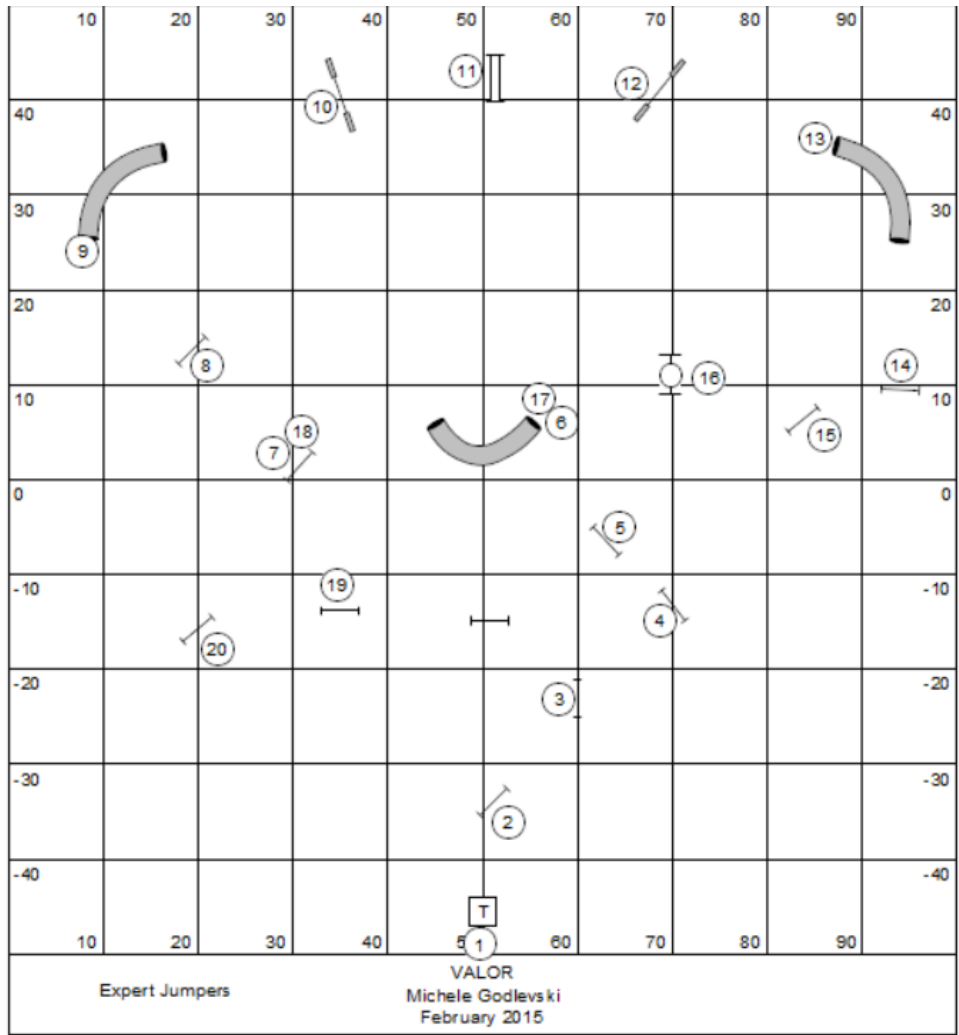

VALOR
 Michele Godlevski
 February 2015
 Snooker #2 is bi-directional in the closing

Int Jumpers

VALOR
Michele Godlevski
February 2015

Beginner Jumpers

VALOR
Michele Godlevski
February 2015