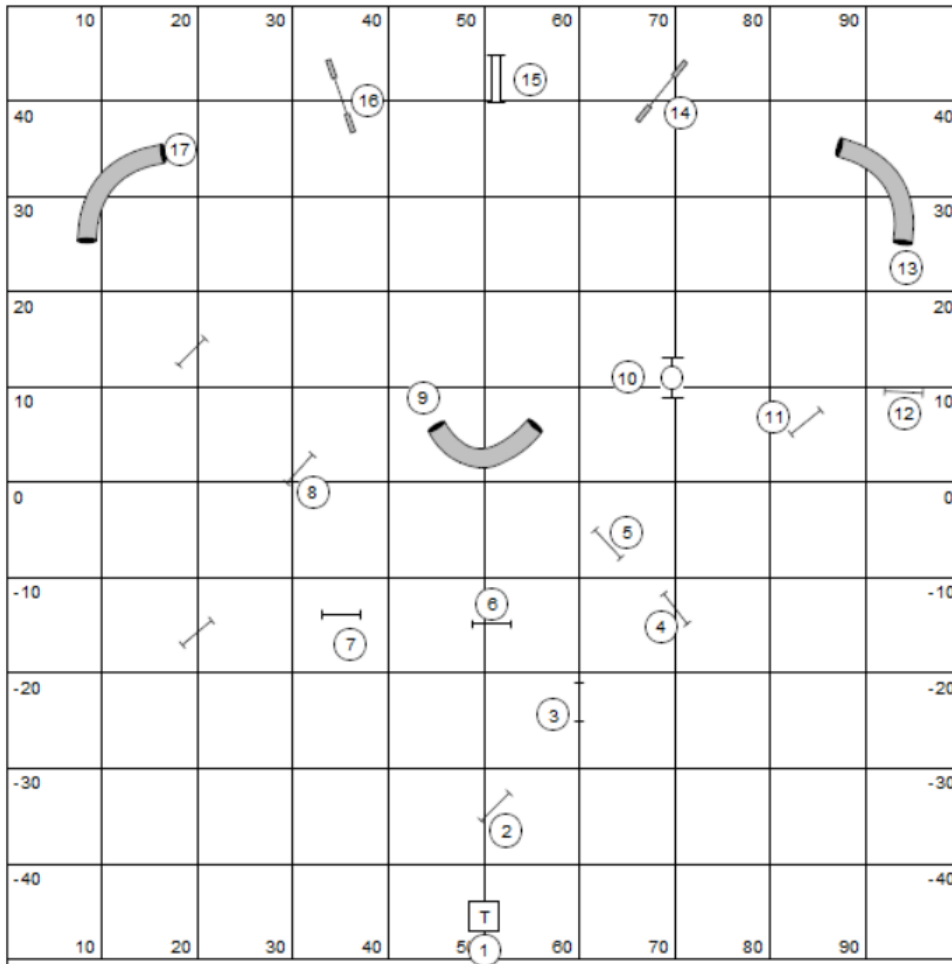

VALOR
 Michele Godlevski
 February 2015
 Snooker #2 is bi-directional in the closing

Int Jumpers

VALOR
Michele Godlevski
February 2015

Beginner Jumpers

VALOR
Michele Godlevski
February 2015