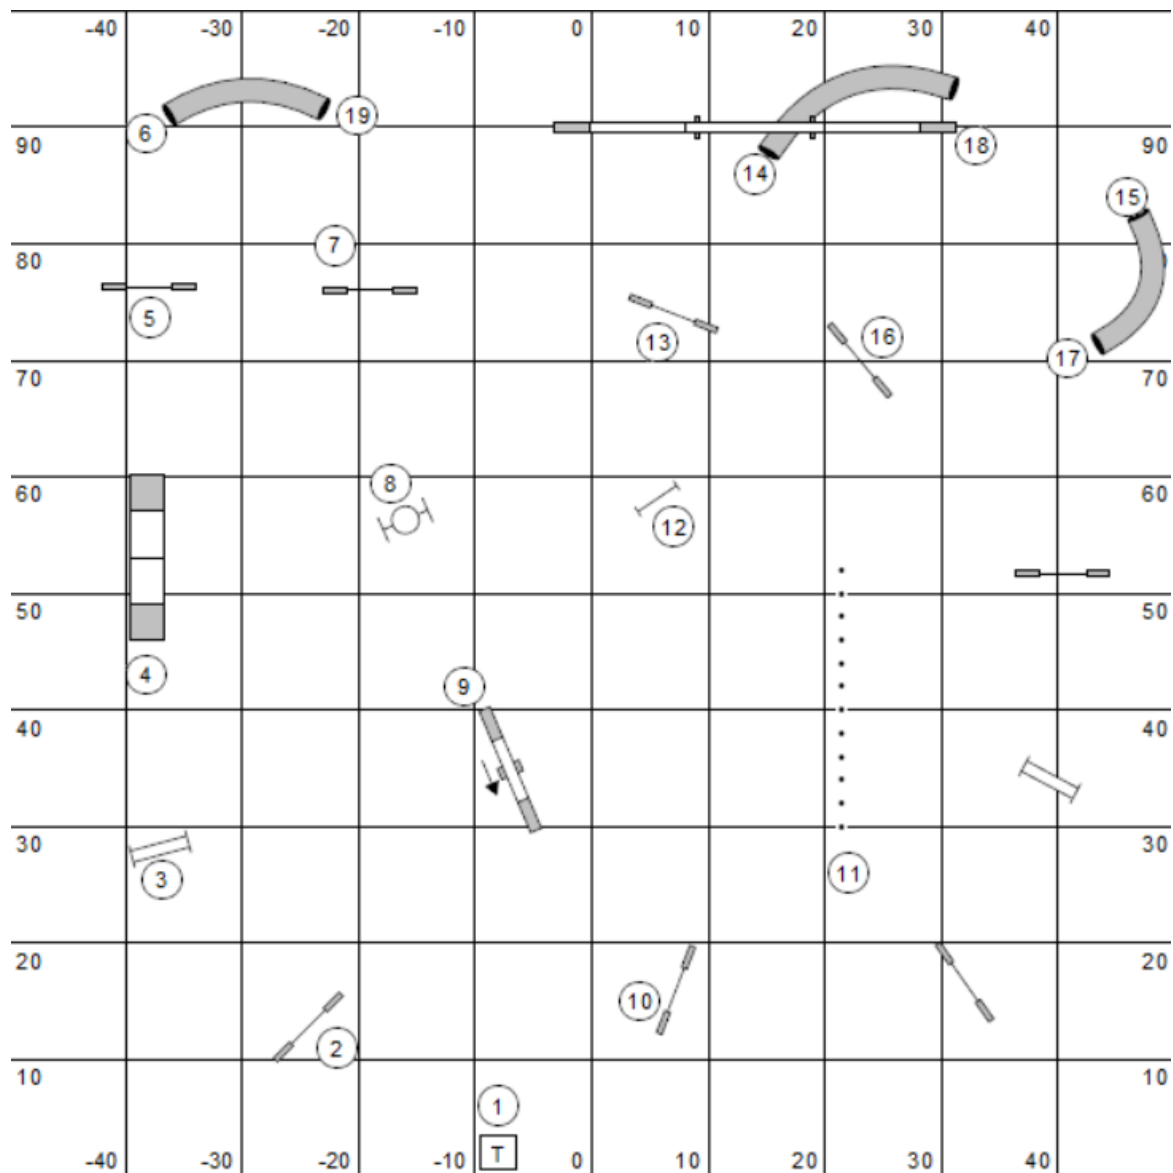

course set-up

VALOR
 Sept 2016
 Round 1

Exp Std

VALOR
 Sept 2016
 Round 1